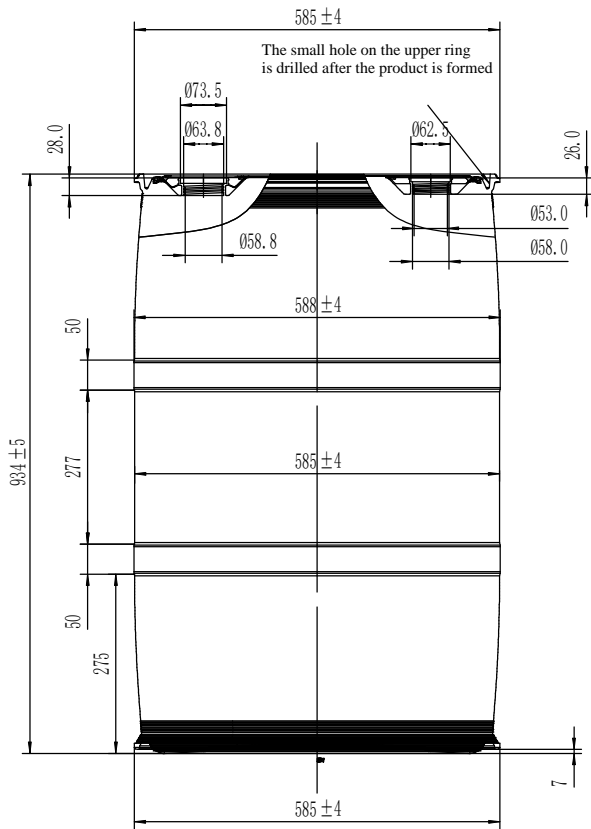

Company logo, need add another 1 blank insert

Year mark from 25-35

25-35

Blank inserts
Additional 10 pieces

Three anti-slip grooves on the barrel surface

8.5KG-9.5KG

221.1L-221.6L ±5L.

Barrel weight 8.5KG-9.5KG,
Full volume (221.1L-221.6L) ±5L.