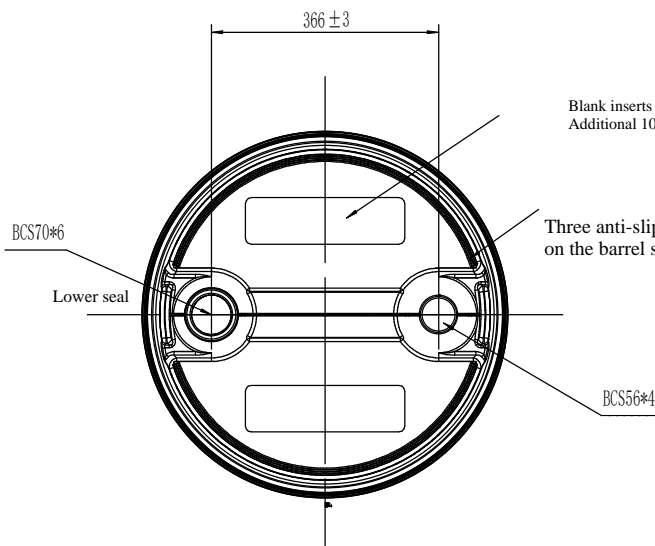

Company logo, need add another 1 blank insert

Year mark from 25-35

25-35

Blank inserts
Additional 10 pieces

Three anti-slip grooves on the barrel surface

8.5KG-9.5KG

221.1L-221.6L ±5L.

Barrel weight 8.5KG-9.5KG,
Full volume (221.1L-221.6L) ±5L.